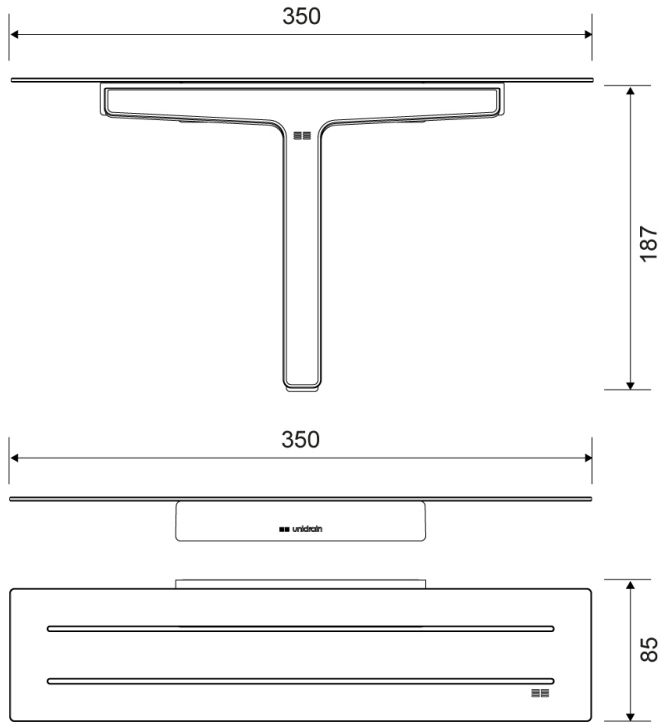

DATA SHEET

7012

Products